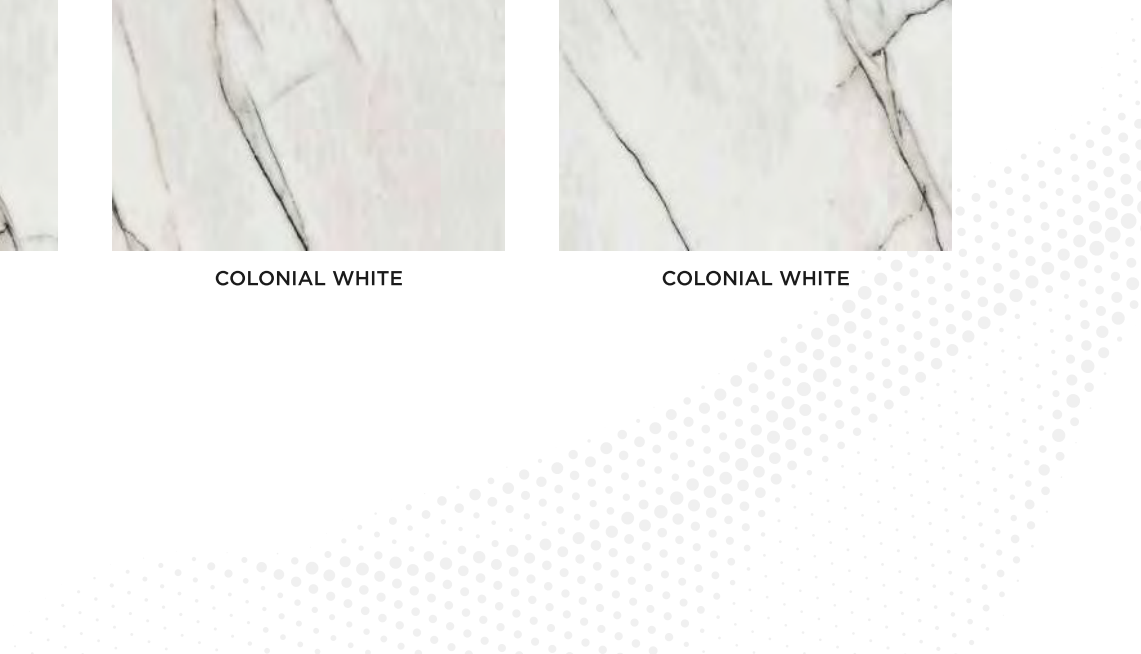

COLONIAL WHITE

CARVING
Series

600 X 1200 MM