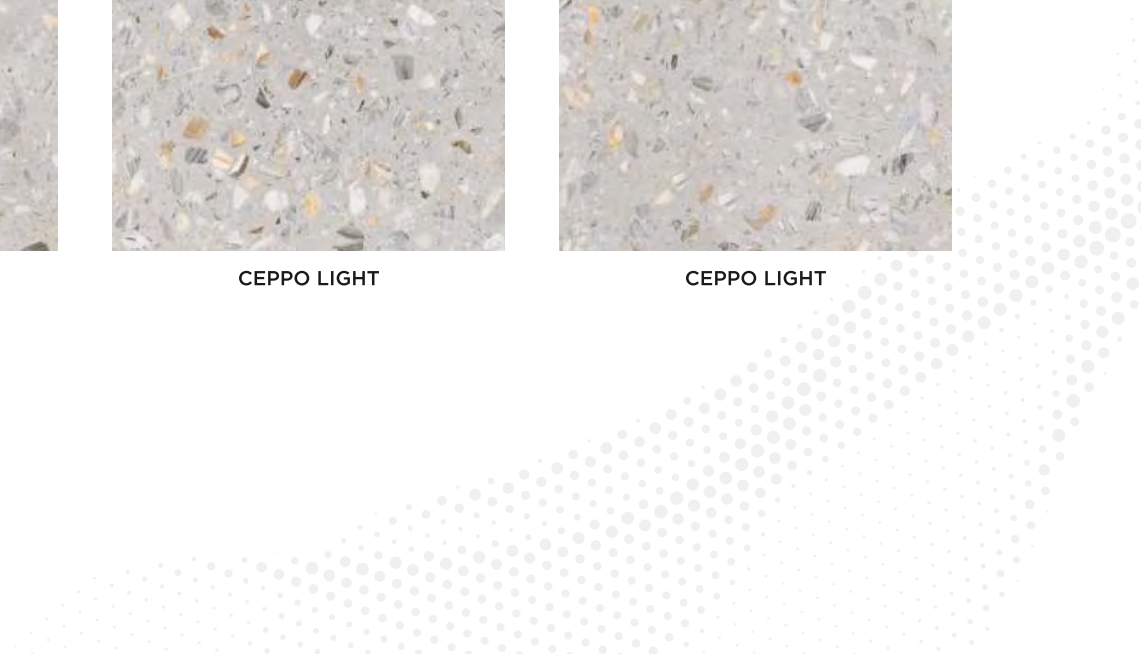

CEPPO LIGHT

CEPPO LIGHT

CEPPPO LIGHT

CEPPPO LIGHT

CEPPPO LIGHT

CEPPPO LIGHT

CARVING
Series

600 X 1200 MM