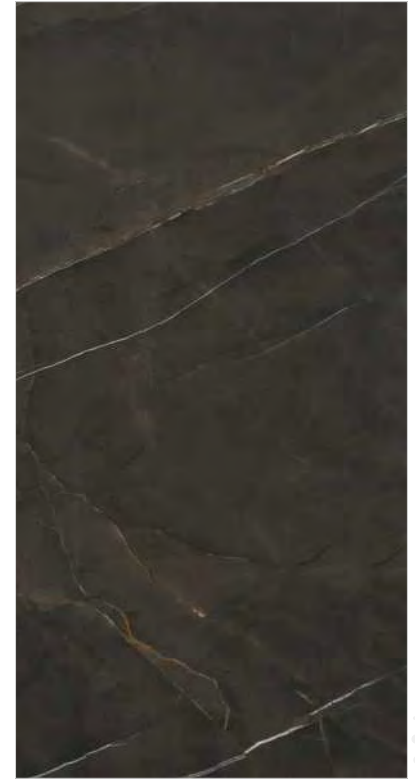

ALPINE BROWN

CARVING
Series

600 X 1200 MM