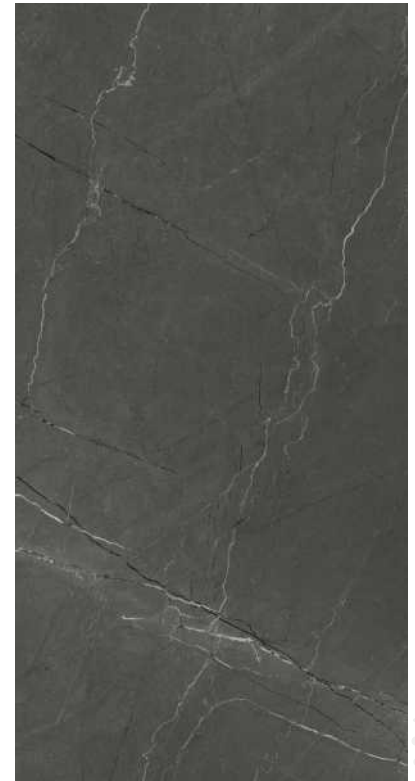

BURBERRY DARK

CARVING
Series

600 X 1200 MM