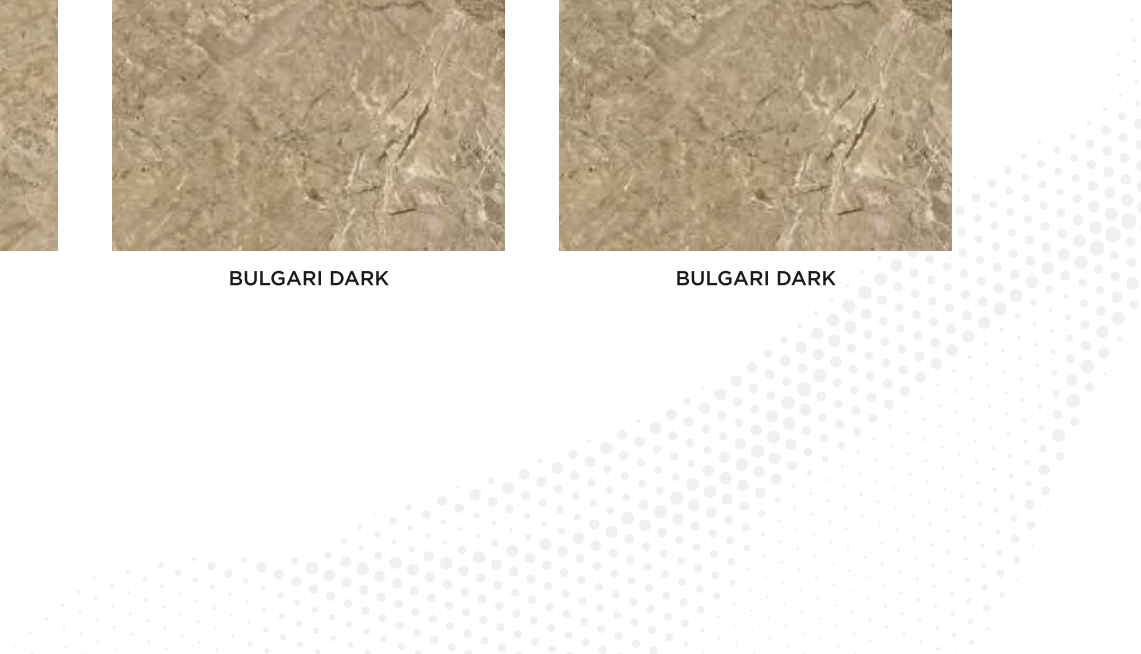

BULGARI DARK

BULGARI DARK

BULGARI DARK

BULGARI DARK

CARVING
Series

600 X 1200 MM

CARVING
Series

BURBERRY BEIGE
600 X 1200 MM