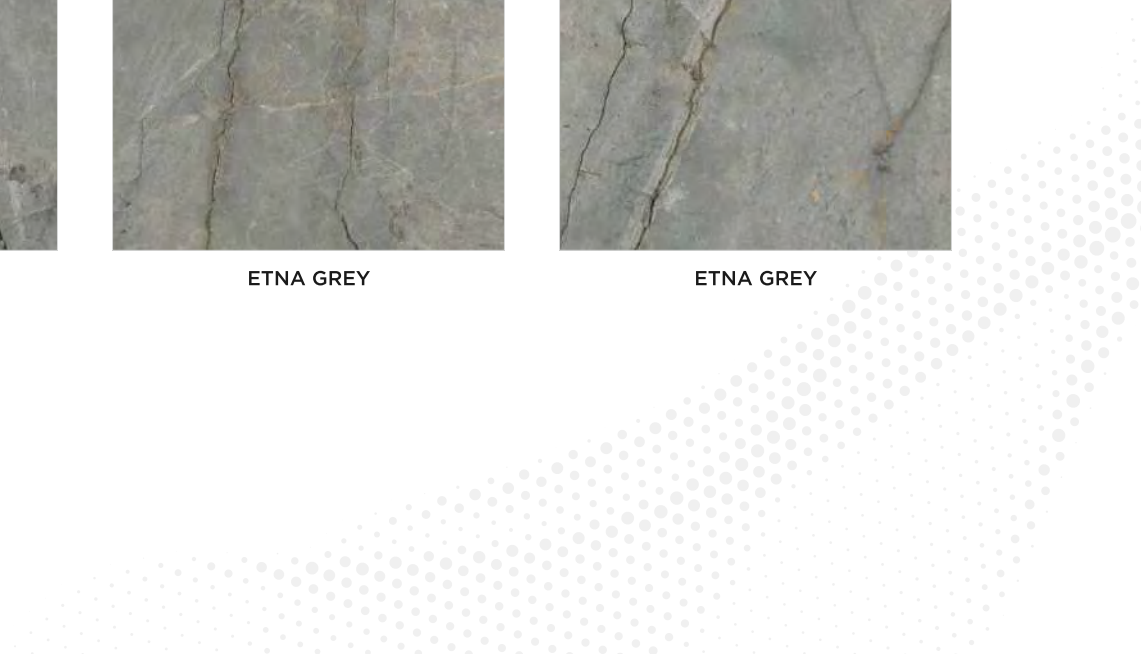

ETNA GREY

CARVING
Series

600 X 1200 MM