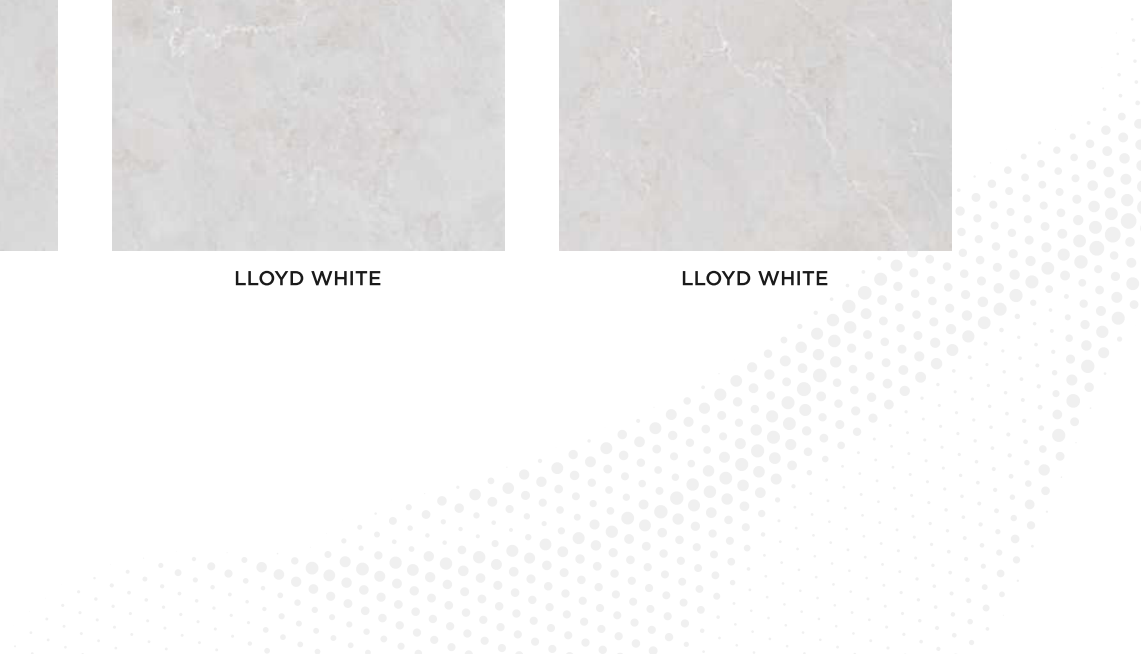

LLOYD WHITE

LLOYD WHITE

LLOYD WHITE

LLOYD WHITE

CARVING
Series

600 X 1200 MM

CARVING
Series

LLOYD GREY
600 X 1200 MM