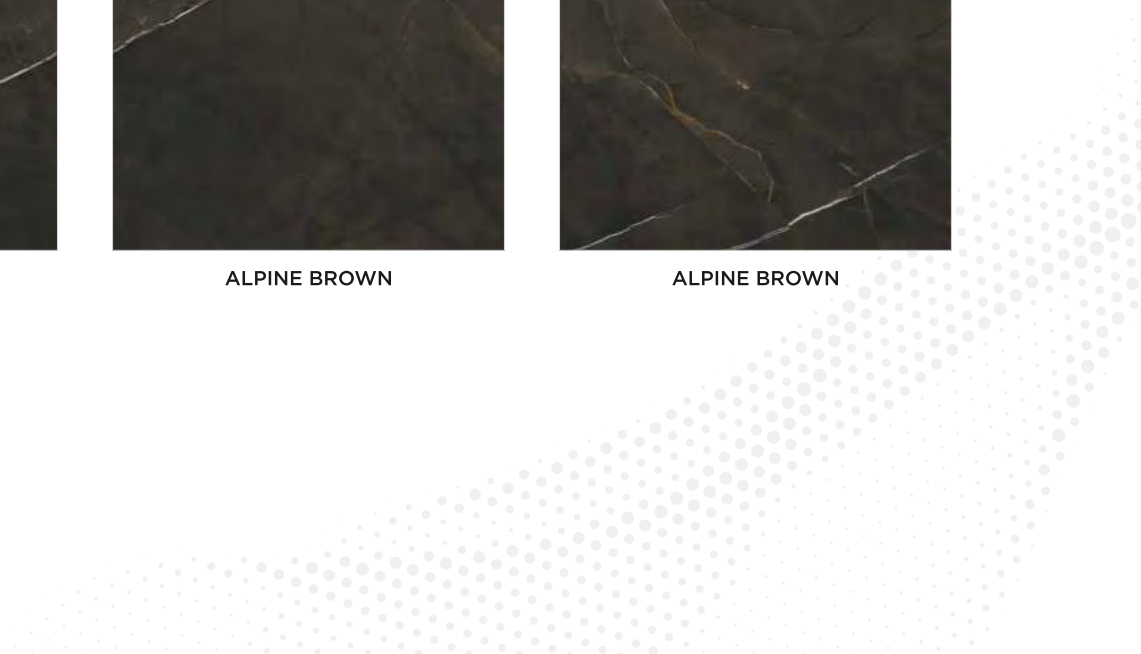

ALPINE BROWN

ALPINE BROWN

ALPINE BROWN

CARVING
Series

600 X 1200 MM

CARVING
Series

ALPINE CREMA
600 X 1200 MM

ALPINE CREMA