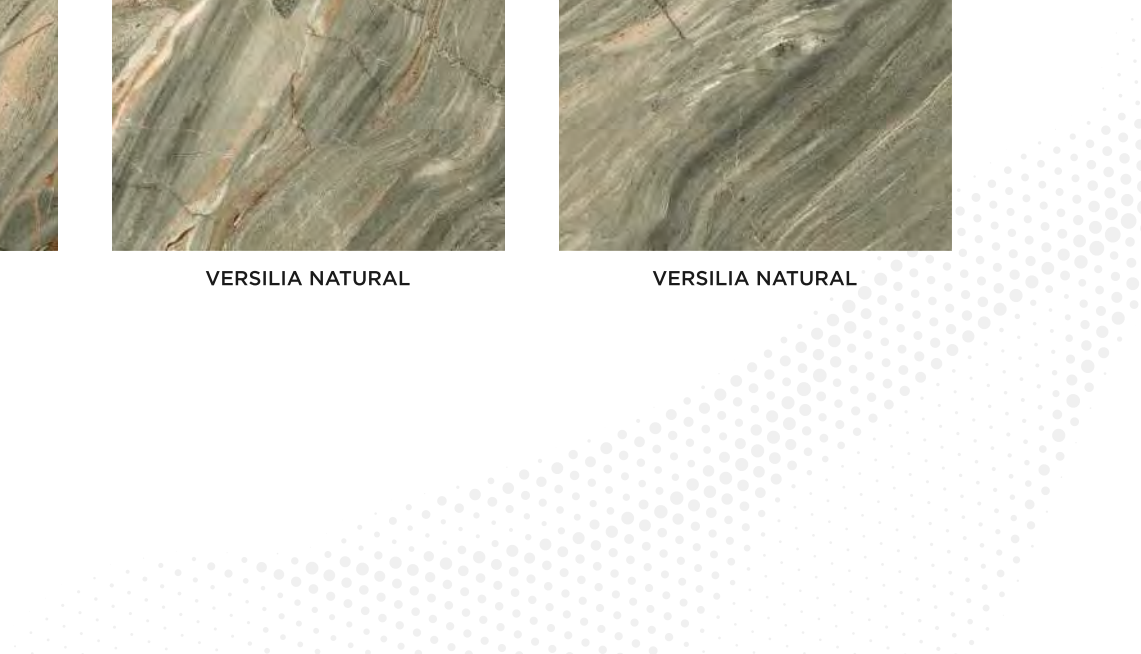

600 X 1200 MM

CARVING
Series

VERSILIA NATURAL

600 X 1200 MM

VERSILIA NATURAL

VERSILIA NATURAL

VERSILIA NATURAL

VERSILIA NATURAL

VERSILIA NATURAL

VERSILIA NATURAL

CARVING
Series

600 X 1200 MM

CARVING
Series

WHITE VALLEY
600 X 1200 MM

WHITE VALLEY

WHITE VALLEY