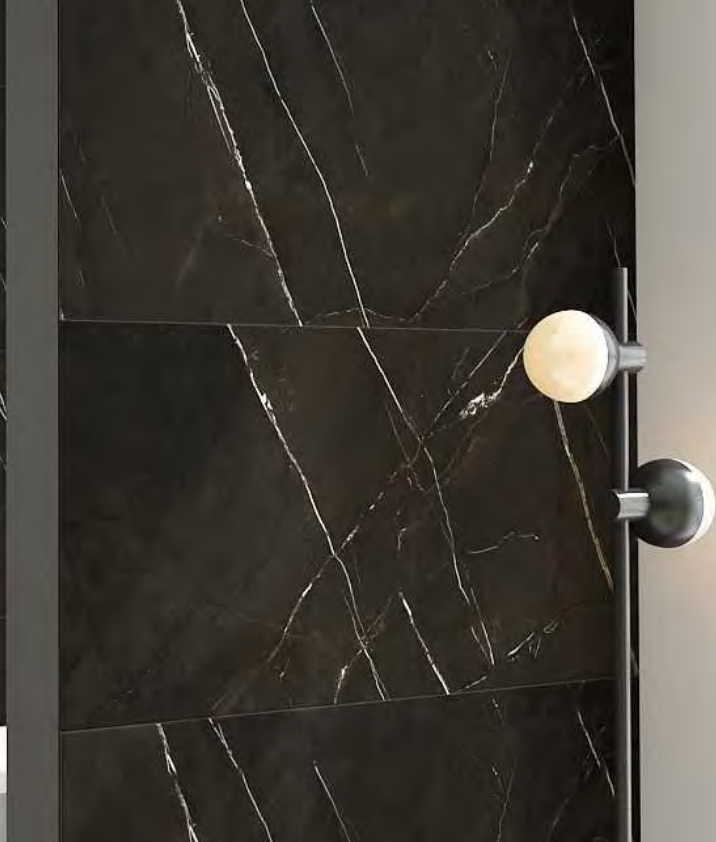

CARVING
Series

ALPINE BROWN
600 X 1200 MM