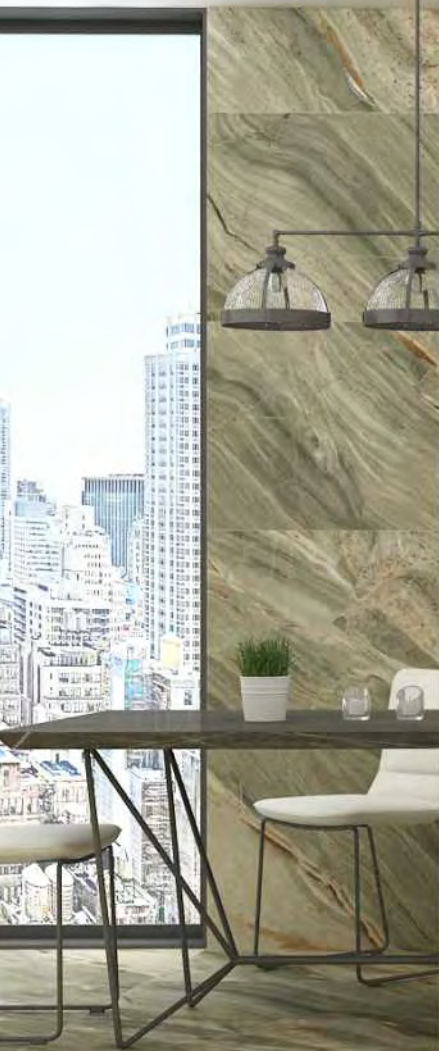

TRUFFLE NATURAL

TRUFFLE NATURAL

TRUFFLE NATURAL

TRUFFLE NATURAL

TRUFFLE NATURAL

CARVING
Series

600 X 1200 MM

CARVING
Series

VERSILIA DARK
600 X 1200 MM

VERSILIA DARK

VERSILIA DARK

VERSILIA DARK

VERSILIA DARK

VERSILIA DARK

VERSILIA DARK

CARVING
Series